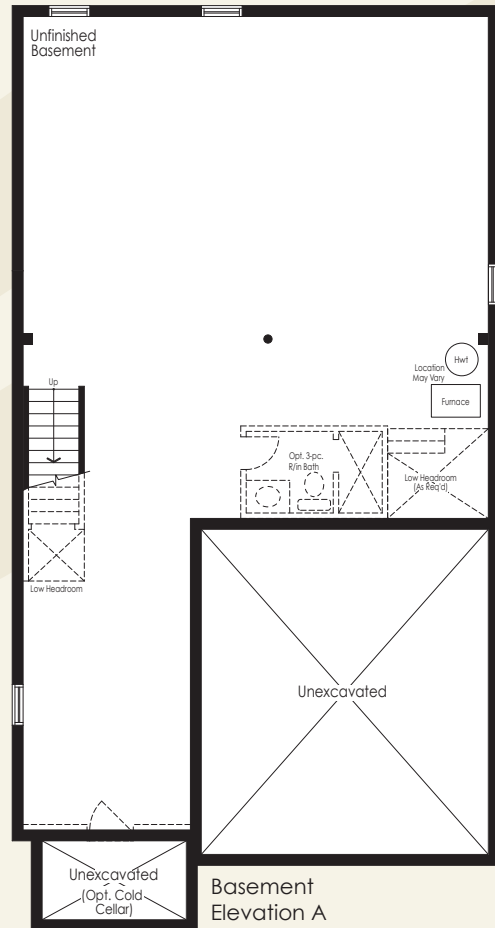

The Fuji 2602sq.ft.

Elevation B

Artist's Concept

Elevation A

Artist's Concept

The Fuji 2602sq.ft.

All images are artist's concept. Specifications, terms and conditions are subject to change without notice. All options shown are upgrades. The measurements adhere to the rules and regulations of the TARIION Warranty Corporation's official method for the calculation of the floor area. Actual usable floor space may vary from the stated one. Artist rendering elevations A or B may be subject to minor changes on interior layout, windows, corners and roof slopes. E.&O.E. 3808