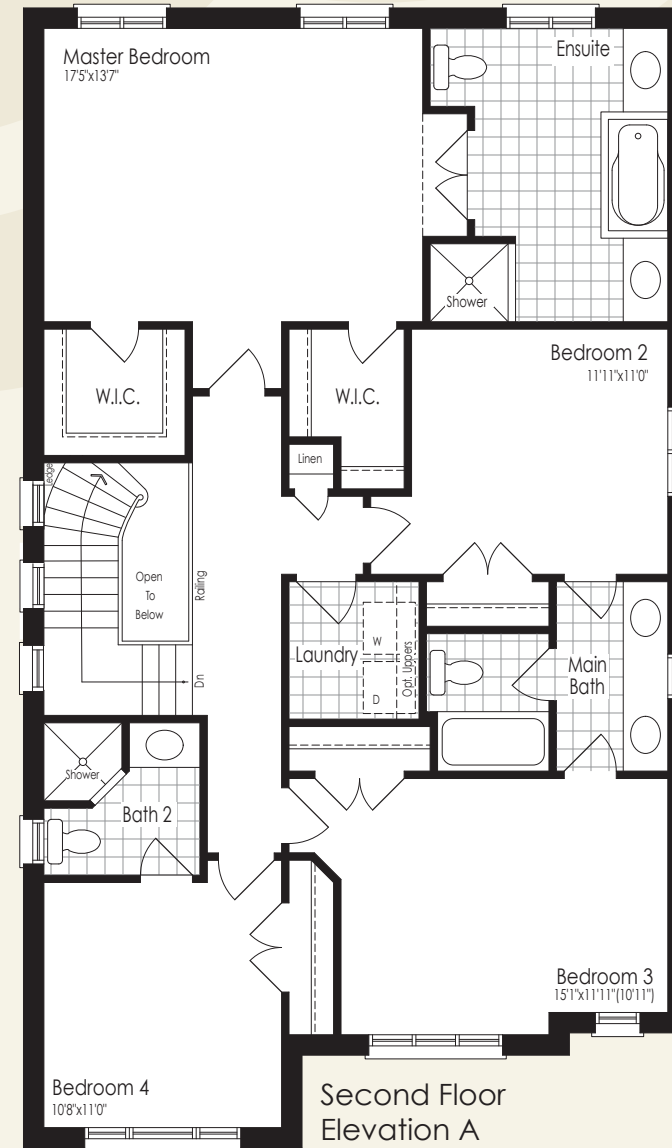

The Fuji 2602sq.ft.

Elevation B

Artist's Concept

Elevation A

Artist's Concept

The Fuji 2602sq.ft.

All images are artist's concept. Specifications, terms and conditions are subject to change without notice. All options shown are upgrades. The measurements adhere to the rules and regulations of the TARIION Warranty Corporation's official method for the calculation of the floor area. Actual usable floor space may vary from the stated one. Artist rendering elevations A or B may be subject to minor changes on interior layout, windows, corners and roof slopes. E.&O.E. 3808