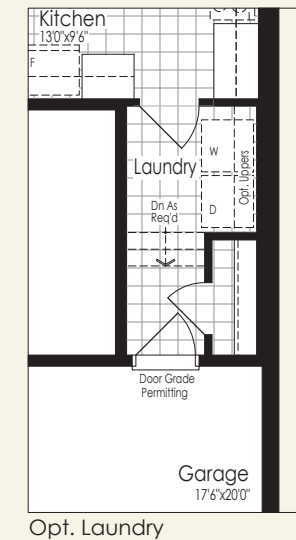

The Fuji 2602sq.ft.

Elevation B

Artist's Concept

Elevation A

Artist's Concept

The Fuji 2602sq.ft.

All images are artist's concept. Specifications, terms and conditions are subject to change without notice. All options shown are upgrades. The measurements adhere to the rules and regulations of the TARIION Warranty Corporation's official method for the calculation of the floor area. Actual usable floor space may vary from the stated one. Artist rendering elevations A or B may be subject to minor changes on interior layout, windows, corners and roof slopes. E.&O.E. 3808