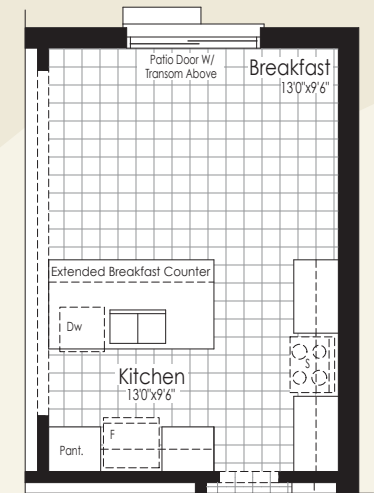

The Fuji 2602sq.ft.

Elevation B

Artist's Concept

Elevation A

Artist's Concept

The Fuji 2602sq.ft.

All images are artist's concept. Specifications, terms and conditions are subject to change without notice. All options shown are upgrades. The measurements adhere to the rules and regulations of the TARIION Warranty Corporation's official method for the calculation of the floor area. Actual usable floor space may vary from the stated one. Artist rendering elevations A or B may be subject to minor changes on interior layout, windows, corners and roof slopes. E.&O.E. 3808