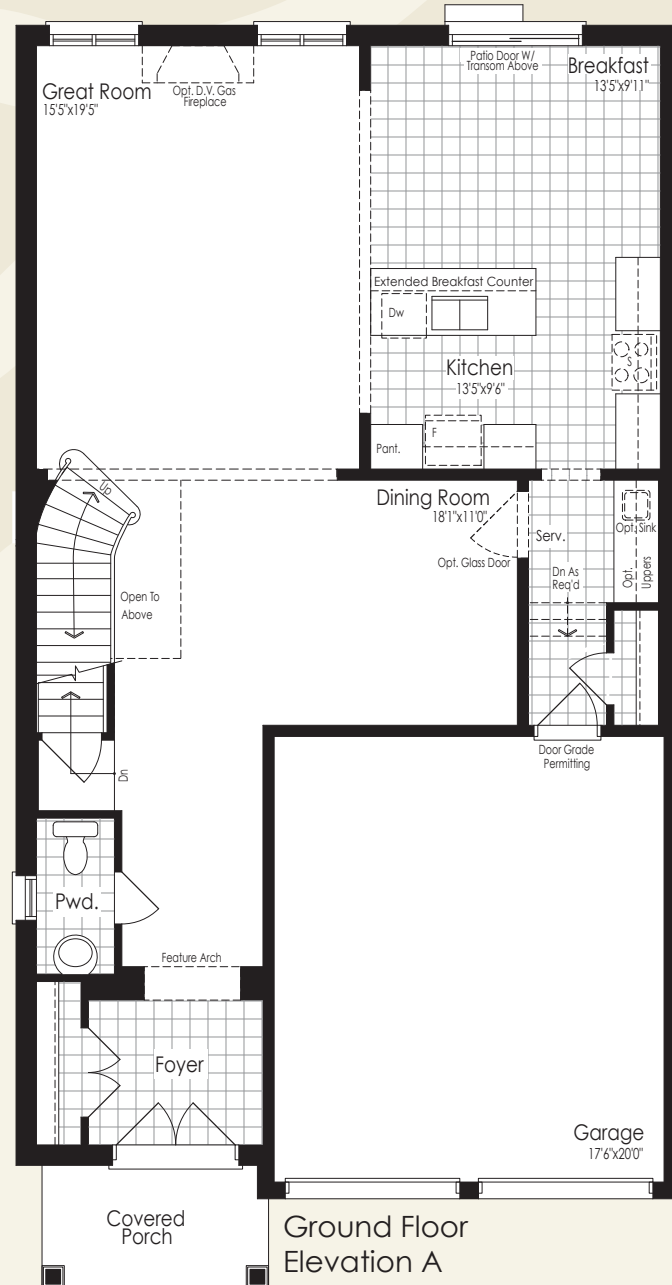

The Fuji 2602sq.ft.

Elevation B

Artist's Concept

Elevation A

Artist's Concept

The Fuji 2602sq.ft.

All images are artist's concept. Specifications, terms and conditions are subject to change without notice. All options shown are upgrades. The measurements adhere to the rules and regulations of the TARIION Warranty Corporation's official method for the calculation of the floor area. Actual usable floor space may vary from the stated one. Artist rendering elevations A or B may be subject to minor changes on interior layout, windows, corners and roof slopes. E.&O.E. 3808