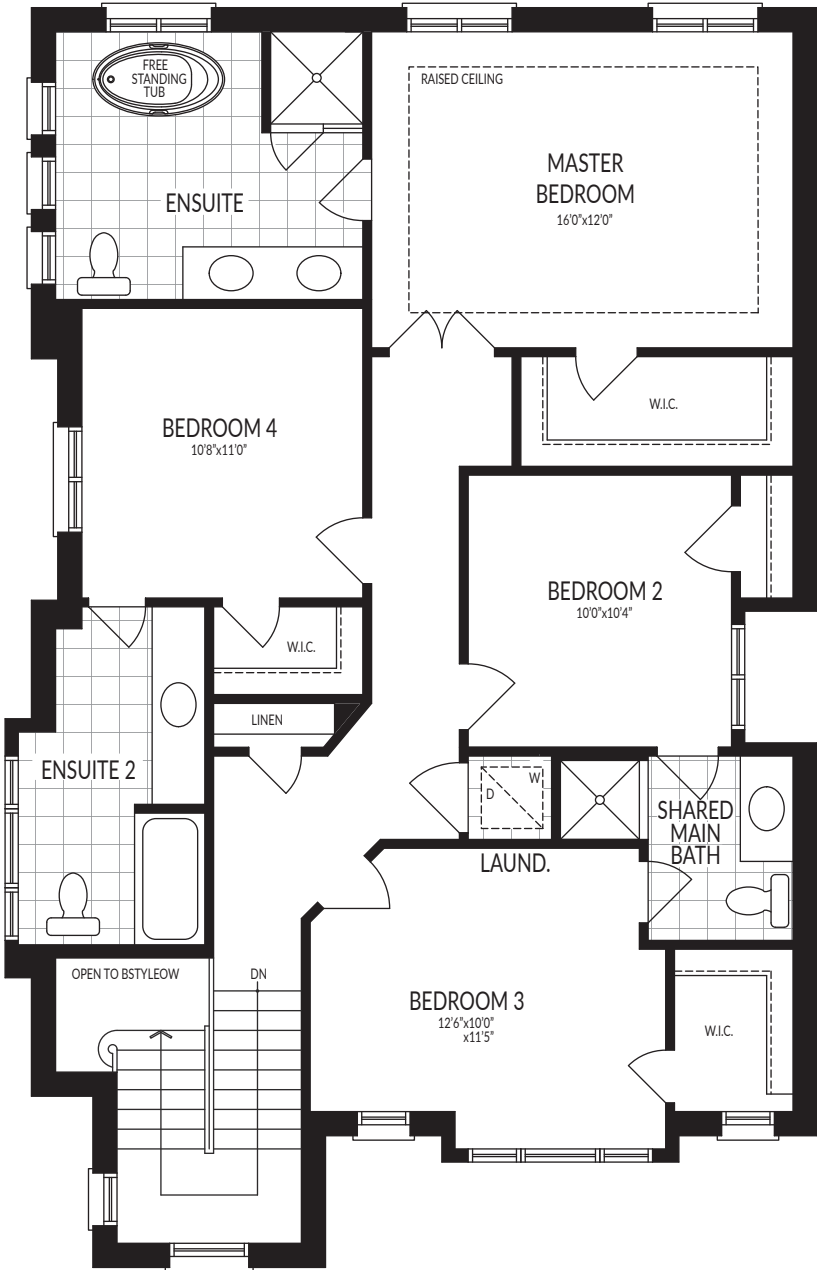

CECILIA

Style A 2150 SQ. FT.

36-06 - All illustrations are artist's concept. Specifications, terms, prices and conditions are subject to change without notice. Actual usable floor space may vary from the stated floor area. Please see Sales for details. E. & O.E. March 2015.

GROUND FLOOR PLAN, STYLE 'B'

BASEMENT PLAN, STYLE 'B'

SECOND FLOOR PLAN, STYLE 'B'