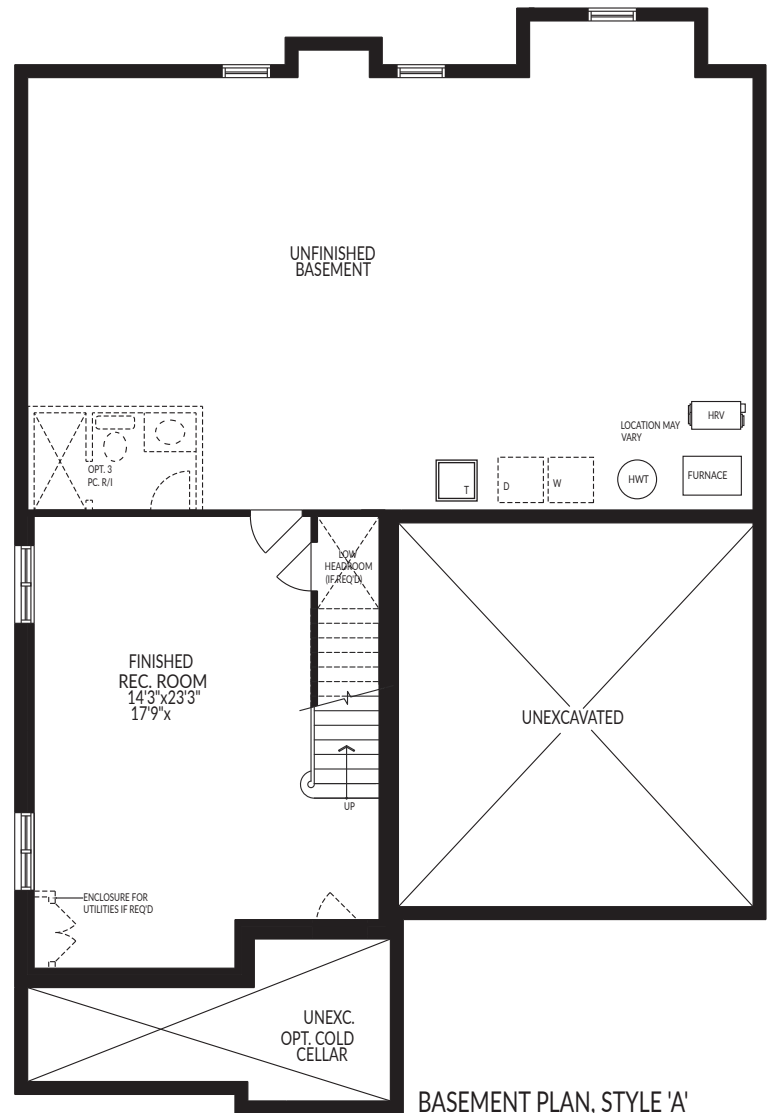

GROUND FLOOR PLAN, STYLE 'A'

BASEMENT PLAN, STYLE 'A'

GROUND FLOOR PLAN, STYLE 'B'

BASEMENT PLAN, STYLE 'B'

# ELIZABETH

Style A 1820 SQ. FT.

Includes 403 SQ. FT. Finished Basement

45-01 BUNG - All illustrations are artist's concept. Specifications, terms, prices and conditions are subject to change without notice. Actual usable floor space may vary from the stated floor area. Please see Sales for details. E. & O.E. March 2015.