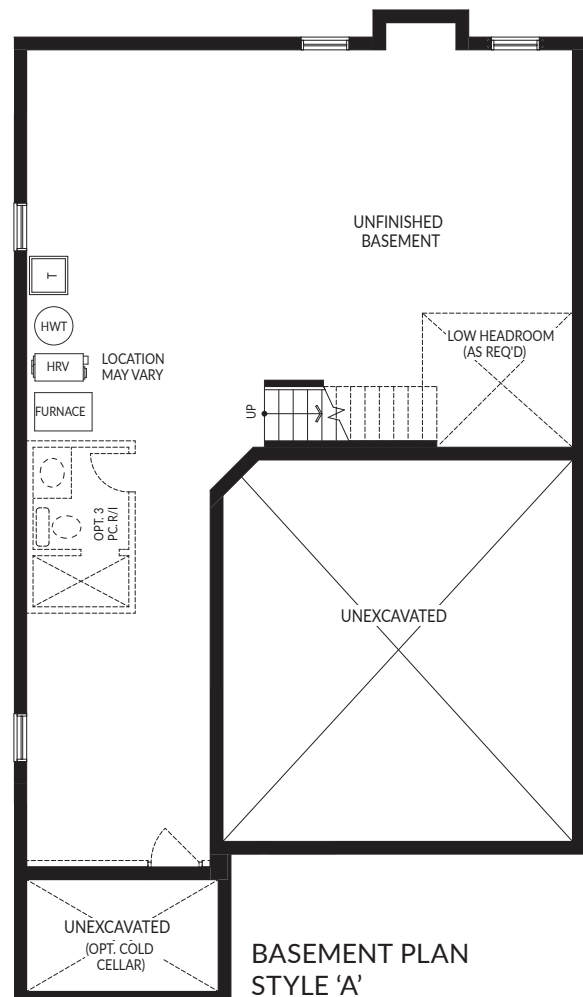

GROUND FLOOR PLAN
STYLE 'A'

FIONA

Style A 2125 SQ. FT.

36-01 - All illustrations are artist's concept. Specifications, terms, prices and conditions are subject to change without notice. Actual usable floor space may vary from the stated floor area. Please see Sales for details. E. & O.E. March 2015.