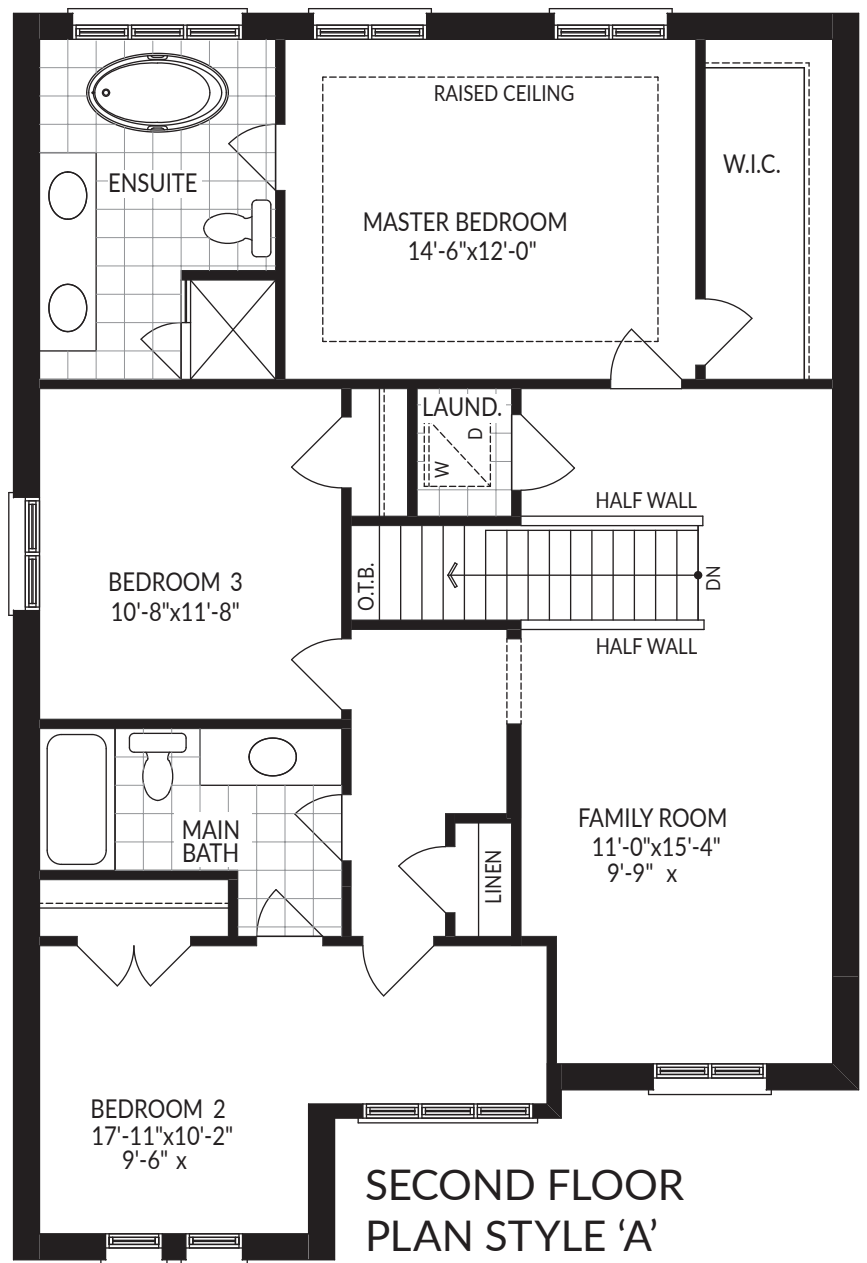

GROUND FLOOR PLAN
STYLE 'A'

FIONA

Style A 2125 SQ. FT.

36-01 - All illustrations are artist's concept. Specifications, terms, prices and conditions are subject to change without notice. Actual usable floor space may vary from the stated floor area. Please see Sales for details. E. & O.E. March 2015.