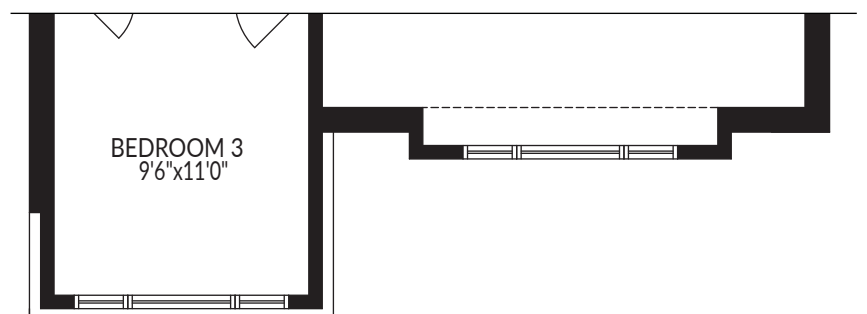

GEORGE

Style A 2780 SQ. FT.

Includes 465 SQ. FT. Finished Basement

36-04 - All illustrations are artist's concept. Specifications, terms, prices and conditions are subject to change without notice. Actual usable floor space may vary from the stated floor area. Please see Sales for details. E. & O.E. March 2015.