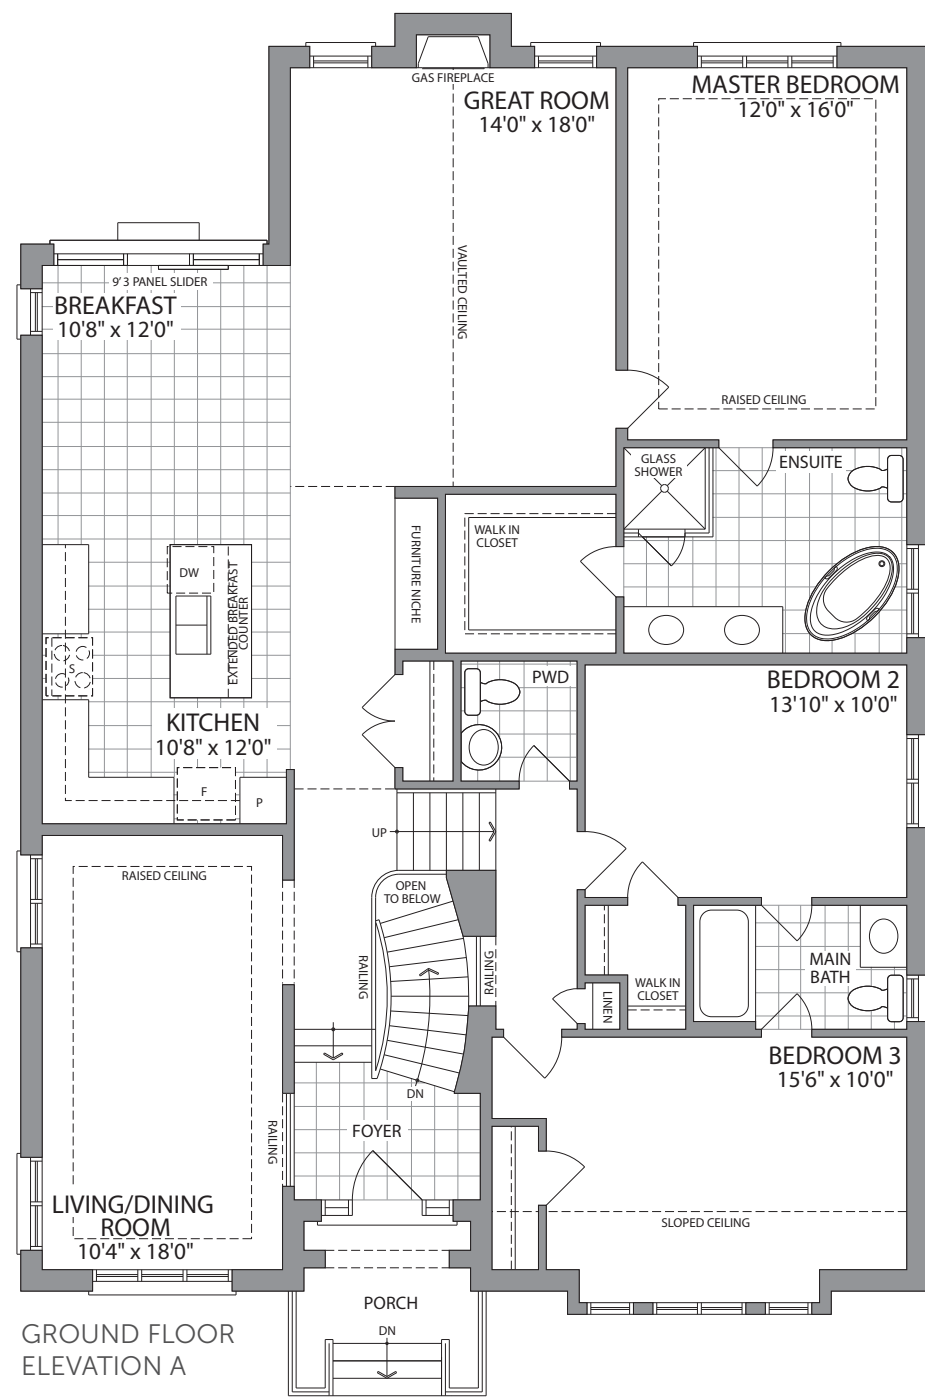

The Lockwood • Elevation A

2250 SQ. FT. (plus 248 SQ. FT. Finished Basement Area)

Elevation B • The Lockwood

(plus 248 SQ. FT. Finished Basement Area) 2250 SQ. FT.

Artist's Concept

Artist's Concept

The Lockwood • 2250 SQ. FT. (plus 248 SQ. FT. Finished Basement Area)

ELEVATION A • 2250 SQ. FT.

ELEVATION B • 2250 SQ. FT.

Prices, figures, illustrations, sizes, features and finishes are subject to change without notice. E.&O.E. Areas and dimensions are approximate and actual usable floor space may vary from the stated area. Layout may be reverse of the unit purchased. E. & O.E. 50-01