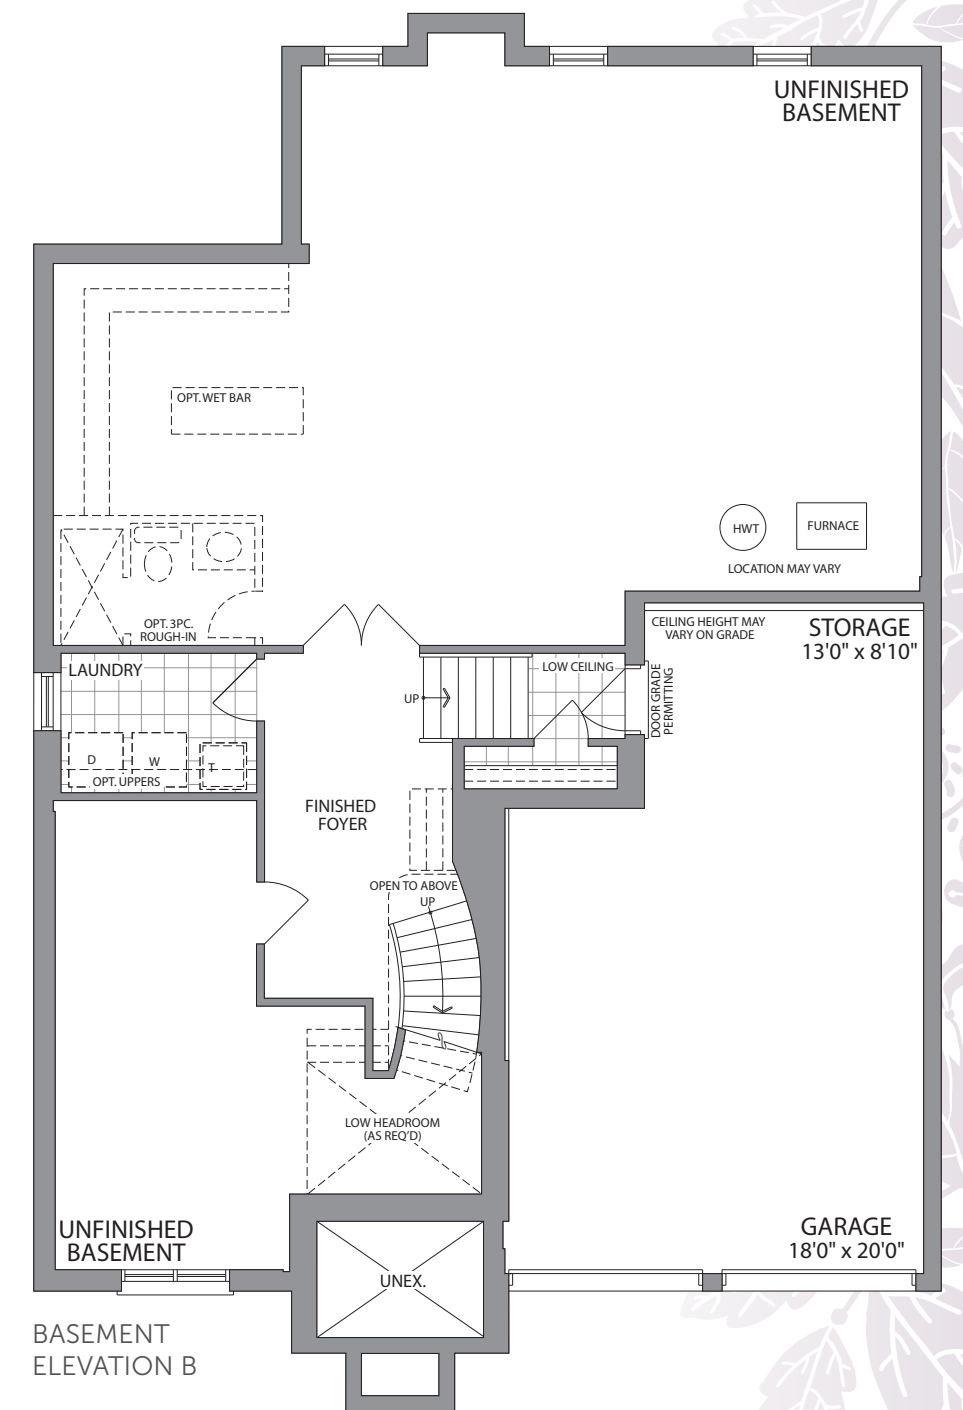

The Lockwood • Elevation A

2250 SQ. FT. (plus 248 SQ. FT. Finished Basement Area)

Elevation B • The Lockwood

(plus 248 SQ. FT. Finished Basement Area) 2250 SQ. FT.

Artist's Concept

Artist's Concept

The Lockwood • 2250 SQ. FT. (plus 248 SQ. FT. Finished Basement Area)

ELEVATION A • 2250 SQ. FT.

ELEVATION B • 2250 SQ. FT.

Prices, figures, illustrations, sizes, features and finishes are subject to change without notice. E.&O.E. Areas and dimensions are approximate and actual usable floor space may vary from the stated area. Layout may be reverse of the unit purchased. E. & O.E. 50-01