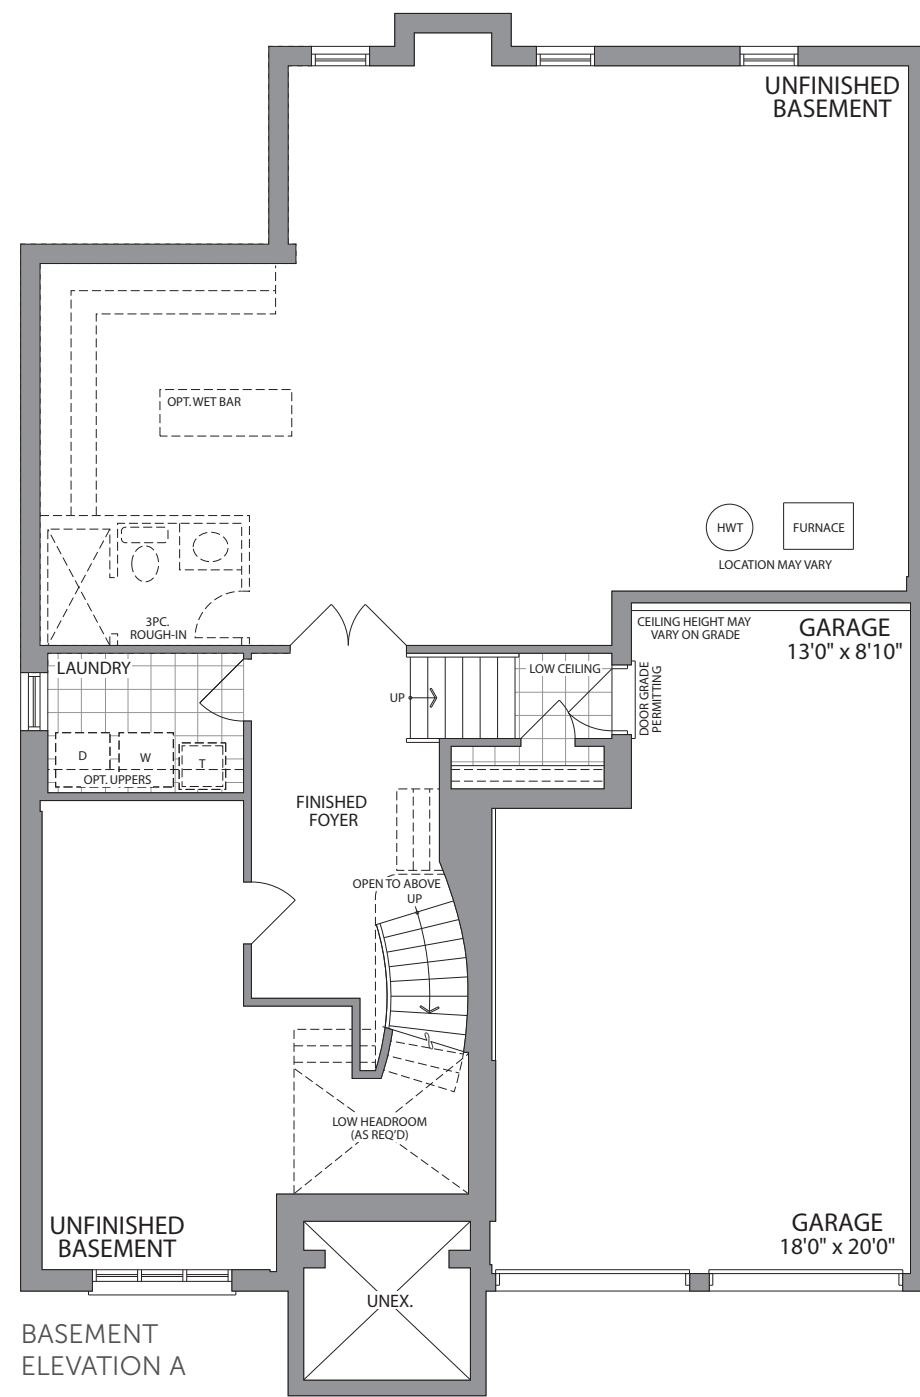

The Lockwood • Elevation A

2250 SQ. FT. (plus 248 SQ. FT. Finished Basement Area)

Elevation B • The Lockwood

(plus 248 SQ. FT. Finished Basement Area) 2250 SQ. FT.

Artist's Concept

Artist's Concept

The Lockwood • 2250 SQ. FT. (plus 248 SQ. FT. Finished Basement Area)

ELEVATION A • 2250 SQ. FT.

ELEVATION B • 2250 SQ. FT.

Prices, figures, illustrations, sizes, features and finishes are subject to change without notice. E.&O.E. Areas and dimensions are approximate and actual usable floor space may vary from the stated area. Layout may be reverse of the unit purchased. E. & O.E. 50-01