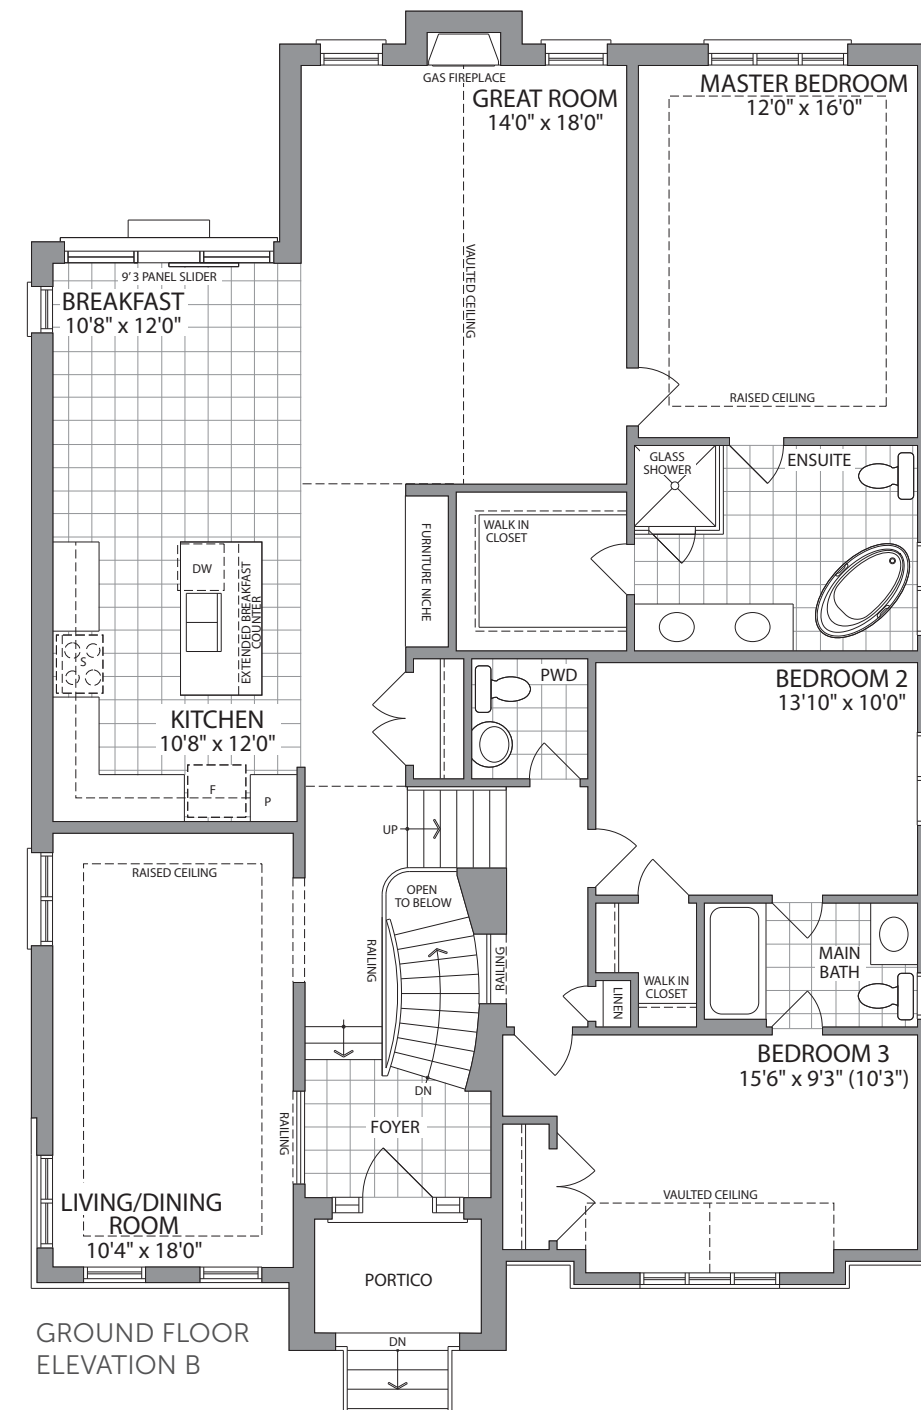

The Lockwood • Elevation A

2250 SQ. FT. (plus 248 SQ. FT. Finished Basement Area)

Elevation B • The Lockwood

(plus 248 SQ. FT. Finished Basement Area) 2250 SQ. FT.

Artist's Concept

Artist's Concept

The Lockwood • 2250 SQ. FT. (plus 248 SQ. FT. Finished Basement Area)

ELEVATION A • 2250 SQ. FT.

ELEVATION B • 2250 SQ. FT.

Prices, figures, illustrations, sizes, features and finishes are subject to change without notice. E.&O.E. Areas and dimensions are approximate and actual usable floor space may vary from the stated area. Layout may be reverse of the unit purchased. E. & O.E. 50-01